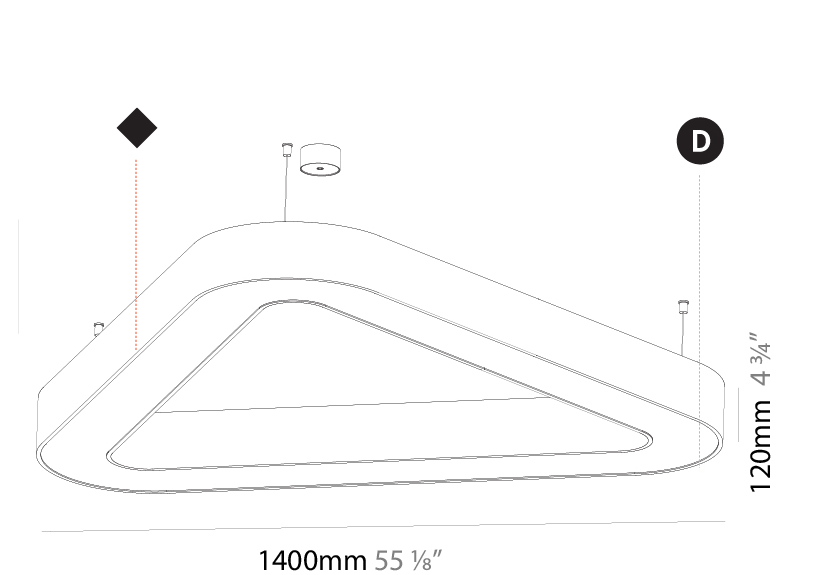

GENERAL

Series: Glorious
Subseries: Glorious Victory
Brand: Prolicht
Division: Architectural
Mounting Type: Suspension
Mounting Location: Ceiling
Subcategory: Ambient

PHYSICAL

Shape: Abstract
Length (mm): 1400
Length (in): 55 1/8
Width (mm): 1400
Width (in): 55 1/8
Height (mm): 120
Height (in): 4 3/4
Max. Overall Height (mm): 2120
Max. Overall Height (in): 83 7/16
Light Distribution: Direct / Indirect
Weight (kg): 14.359
Weight (lbs): 31.66
Diffuser: PMMA - Opal or Micro-Prism
Fixture Finish: SSR / BKV / CWI / CRY / HAB / LAG / UFT / ITA / RUA / RUR / MIC / FTG / MYG / TWT / LOD / PUS / FRO / FUP / KIA / POP / BLS / SPG / MEY / GOH / GUM / CHC / COM / ABZ / JAG / OBR / MOS / ROR
Fixture Material: Aluminum

ELECTRICAL

Lamp Type: LED (Zhaga Standard)
Input Wattage (W): 105
Total Output Wattage (W): 84 / 57.6 (3500K)
Dimming: Non-Dimming / Phase Dimming (120Vac only) / 0-10V Dimming
Driver Included: Yes
Driver Location: Integrated
Driver Type: Constant Current - 120 / 277Vac
Driver Class: Class 2
Input Voltage (V): 120 - 277
Constant Current (MA): 350 / 1200/600 (3500K)

LED

Color Temperature (°K): 3000 / 3500 / 4000
Max. Delivered Lumen (lm): 5540 / 5733 / 5850 Direct / 3830 / 3969 / 4050 Indirect
CRI: >80 CRI
Efficiency (%): 69.8
Lamp Life (hrs): 50000

OPTICAL

RATINGS AND CERTIFICATIONS

Certified By: Certified for North American Standards
IP rating: IP20