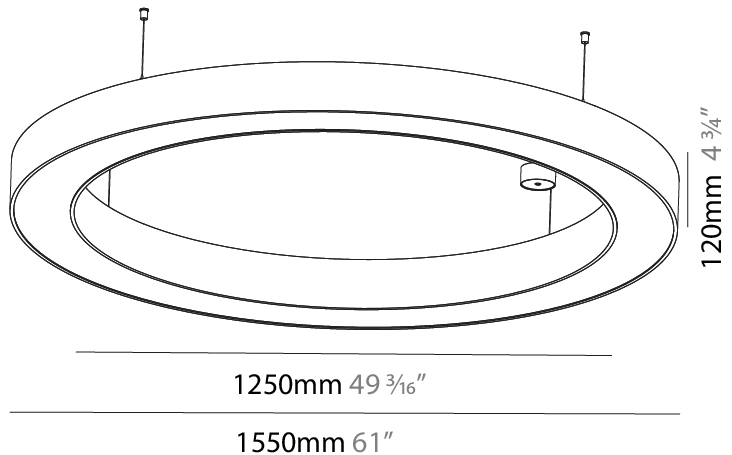

GENERAL

Series: Glorious
Subseries: Glorious
Brand: Prolicht
Division: Architectural
Mounting Type: Suspension
Mounting Location: Ceiling
Subcategory: Ambient

PHYSICAL

Shape: Round
Diameter (mm): 1550
Diameter (in): 61
Height (mm): 120
Height (in): 4 ³/₄
Max. Overall Height (mm): 2120
Max. Overall Height (in): 83 ⁷/₁₆
Light Distribution: Direct / Indirect
Weight (kg): 16.737
Weight (lbs): 36.90
Diffuser: PMMA - Opal or Micro-Prism
Fixture Finish: SSR / BKV / CWI / CRY / HAB / LAG / UFT / ITA / RUA / RUR / MIC / FTG / MYG / TWT / LOD / PUS / FRO / FUP / KIA / POP / BLS / SPG / MEY / GOH / GUM / CHC / COM / ABZ / JAG / OBR / MOS / ROR
Fixture Material: Aluminum

ELECTRICAL

Lamp Type: LED (Zhaga Standard)
Input Wattage (W): 110
Total Output Wattage (W): 88 / 70.4 (3500K)
Dimming: Non-Dimming / Phase Dimming (120Vac only) / 0-10V Dimming
Driver Included: Yes
Driver Location: Integrated
Driver Type: Constant Current - 120 / 277Vac
Driver Class: Class 2
Input Voltage (V): 120 - 277
Constant Current (MA): 350 / 700/800 (3500K)

LED

Color Temperature (°K): 3000 / 3500 / 4000
Max. Delivered Lumen (lm): 6920 / 7164 / 7310 Direct / 4530 / 4938 / 4790 Indirect
CRI: >80 CRI
Efficiency (%): 68
Lamp Life (hrs): 50000

OPTICAL

RATINGS AND CERTIFICATIONS

Certified By: Certified for North American Standards
IP rating: IP20